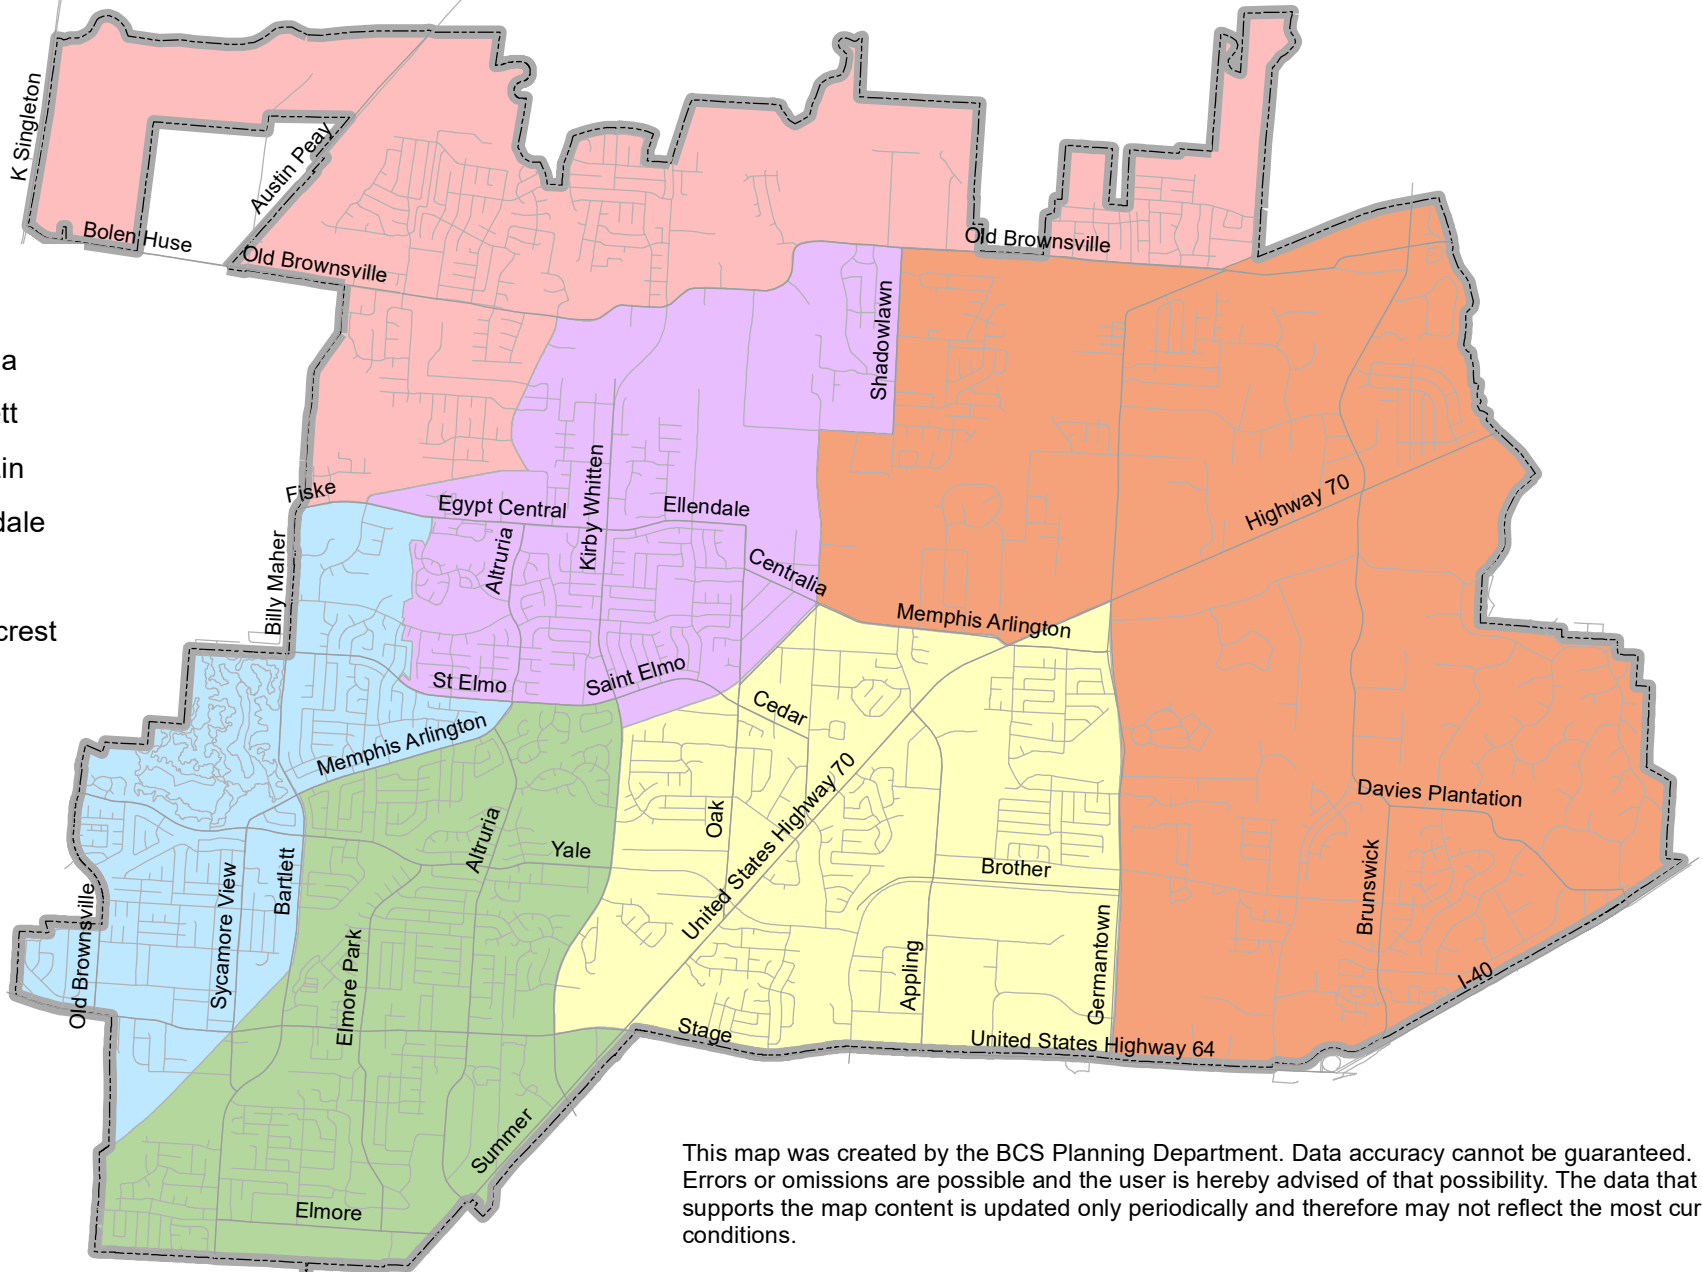

Bartlett City Schools Elementary School Attendance Zones

Legend

- Altruria
- Bartlett
- Bon Lin
- Ellendale
- Oak
- Rivercrest

This map was created by the BCS Planning Department. Data accuracy cannot be guaranteed. Errors or omissions are possible and the user is hereby advised of that possibility. The data that supports the map content is updated only periodically and therefore may not reflect the most current conditions.