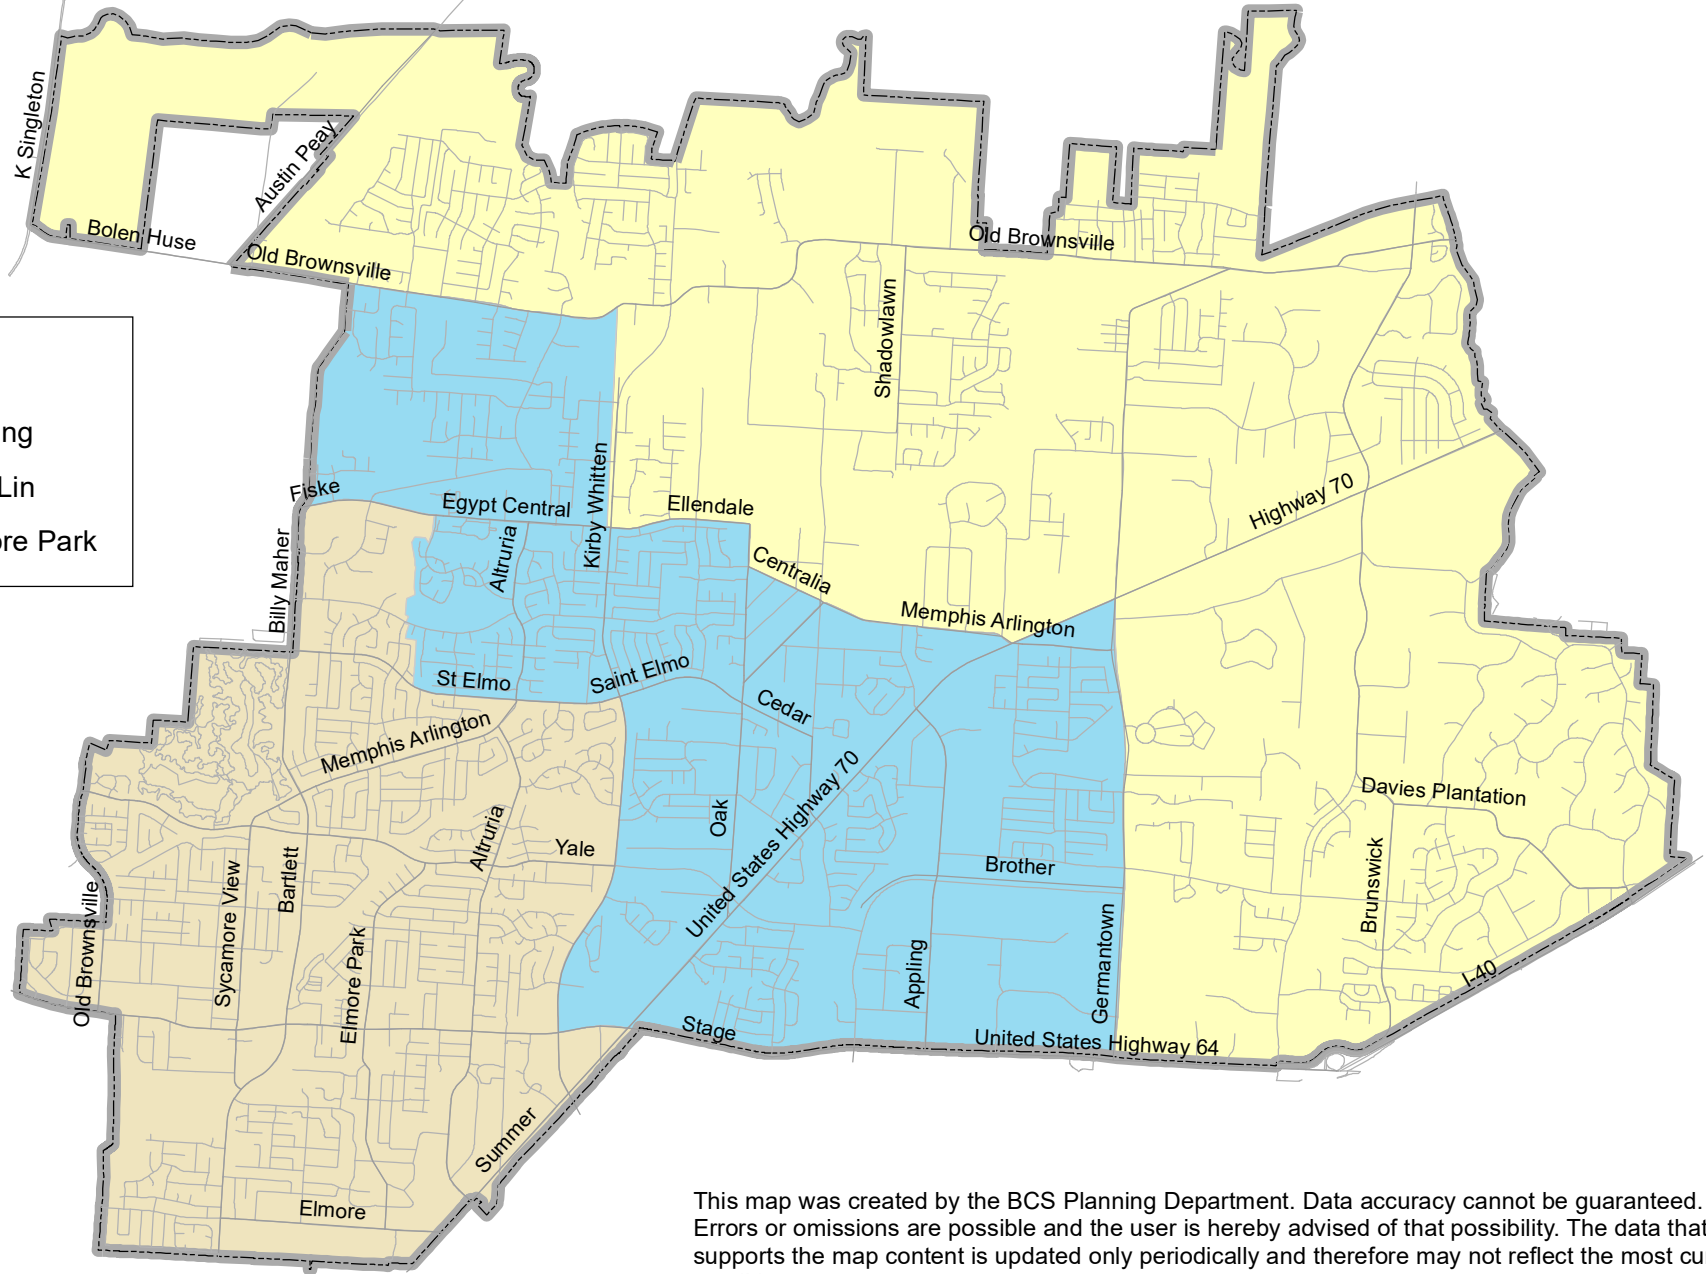

# Bartlett City Schools Middle School Attendance Zones

**Legend**

- Appling
- Bon Lin
- Elmore Park

This map was created by the BCS Planning Department. Data accuracy cannot be guaranteed. Errors or omissions are possible and the user is hereby advised of that possibility. The data that supports the map content is updated only periodically and therefore may not reflect the most current conditions.